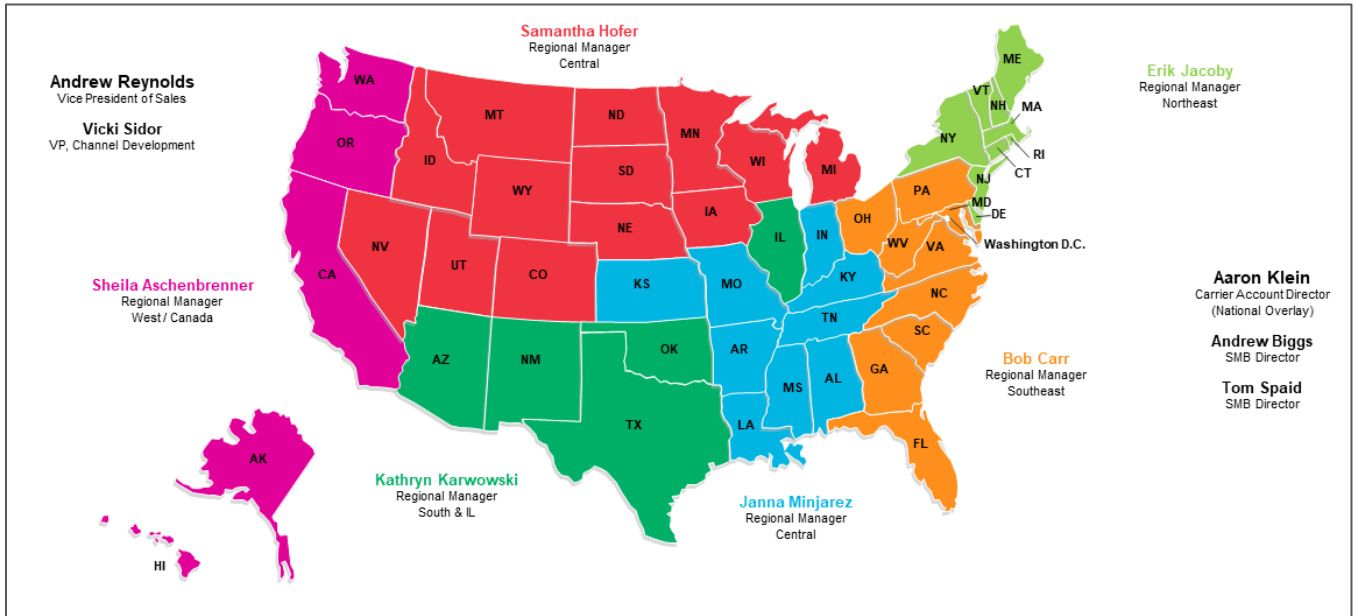

Sales and Marketing Directory

SMB Coverage Map (Less than 250 Employees)

Contact Information

Sheila Aschenbrenner
Regional Manager, West & Canada
847-496-9034
sa@mutare.com

Andrew Biggs
SMB Director
847-496-9053
abiggs@mutare.com