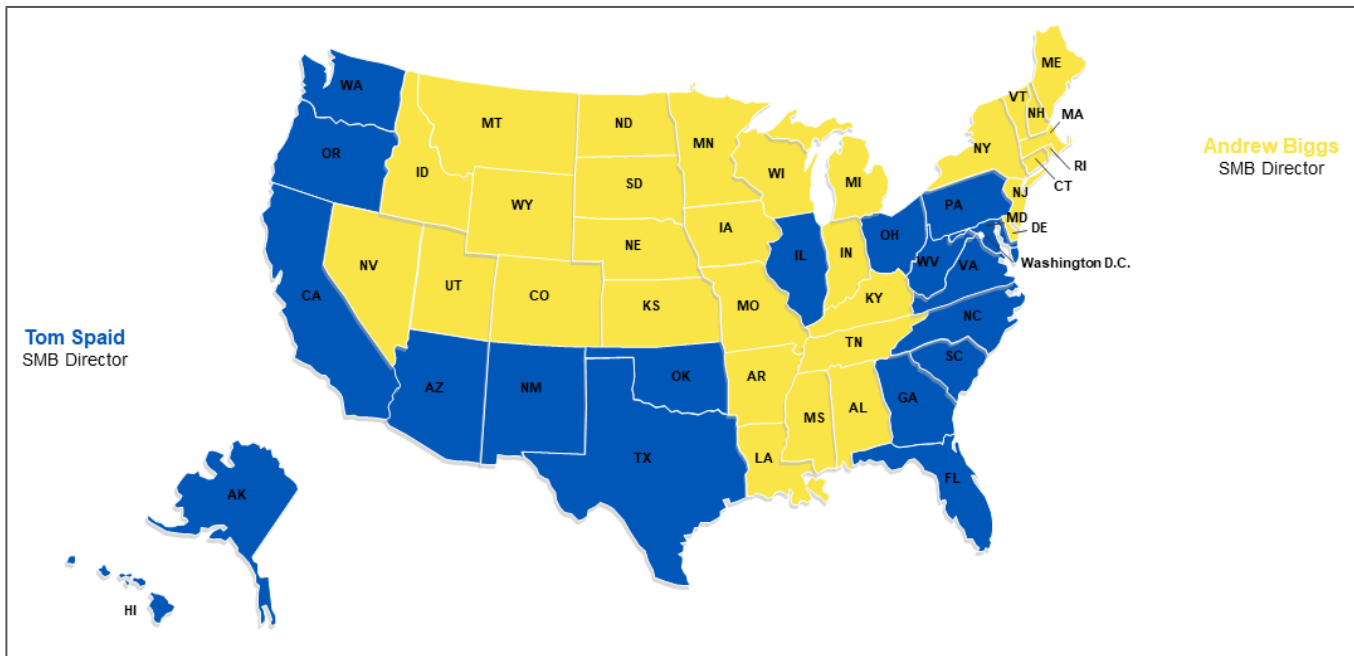

Sales and Marketing Directory

SMB Coverage Map (Less than 250 Employees)

Contact Information

Sheila Aschenbrenner
Regional Manager, West & Canada
847-496-9034
sa@mutare.com

Andrew Biggs
SMB Director
847-496-9053
abiggs@mutare.com