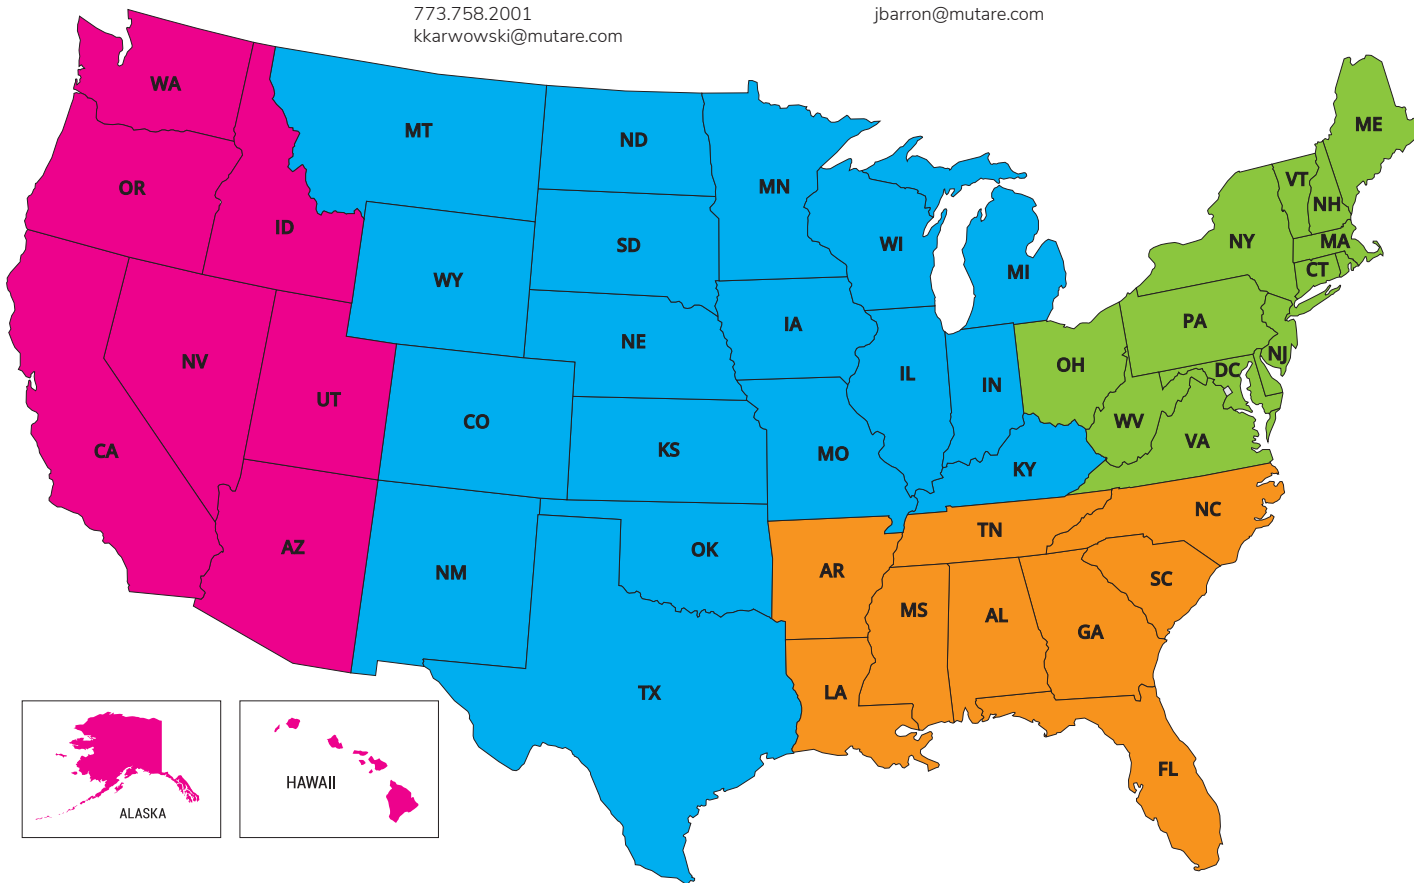

Emily Leonard
Regional Manager, West
314.283.8410
eleonard@mutare.com

Hamisi Amani-Dove
Regional Manager, Northeast
240.543.0002
hamanidove@mutare.com

Kathryn Karwowski
Regional Manager, South / Central &
Canada
773.758.2001
kkarwowski@mutare.com

John Barron
Regional Manager, Southeast
949.433.9403
jbarron@mutare.com

SALES COVERAGE MAP

Vicki Sidor
VP, Sales & Channel
859.979.1339
vsidor@mutare.com

Sharon Scott
Pre-Sales Support
301.949.6706
sscott@mutare.com

Aaron Klein
Carrier Account Manager
858.756.2175
aklein@mutare.com

Tom Spaid
SMB Manager
847.496.9036
tspaid@mutare.com

Bob Carr
Enterprise Renewals Manager
440.942.0486
rcarr@mutare.com

Emily McCarron
Channel Account Manager
850.554.1989
emccarron@mutare.com

Erica Lagger
Channel Account Manager
847.496.9037
elagger@mutare.com

Sheila Aschenbrenner
Customer Success Manager
847.496.9034
sa@mutare.com