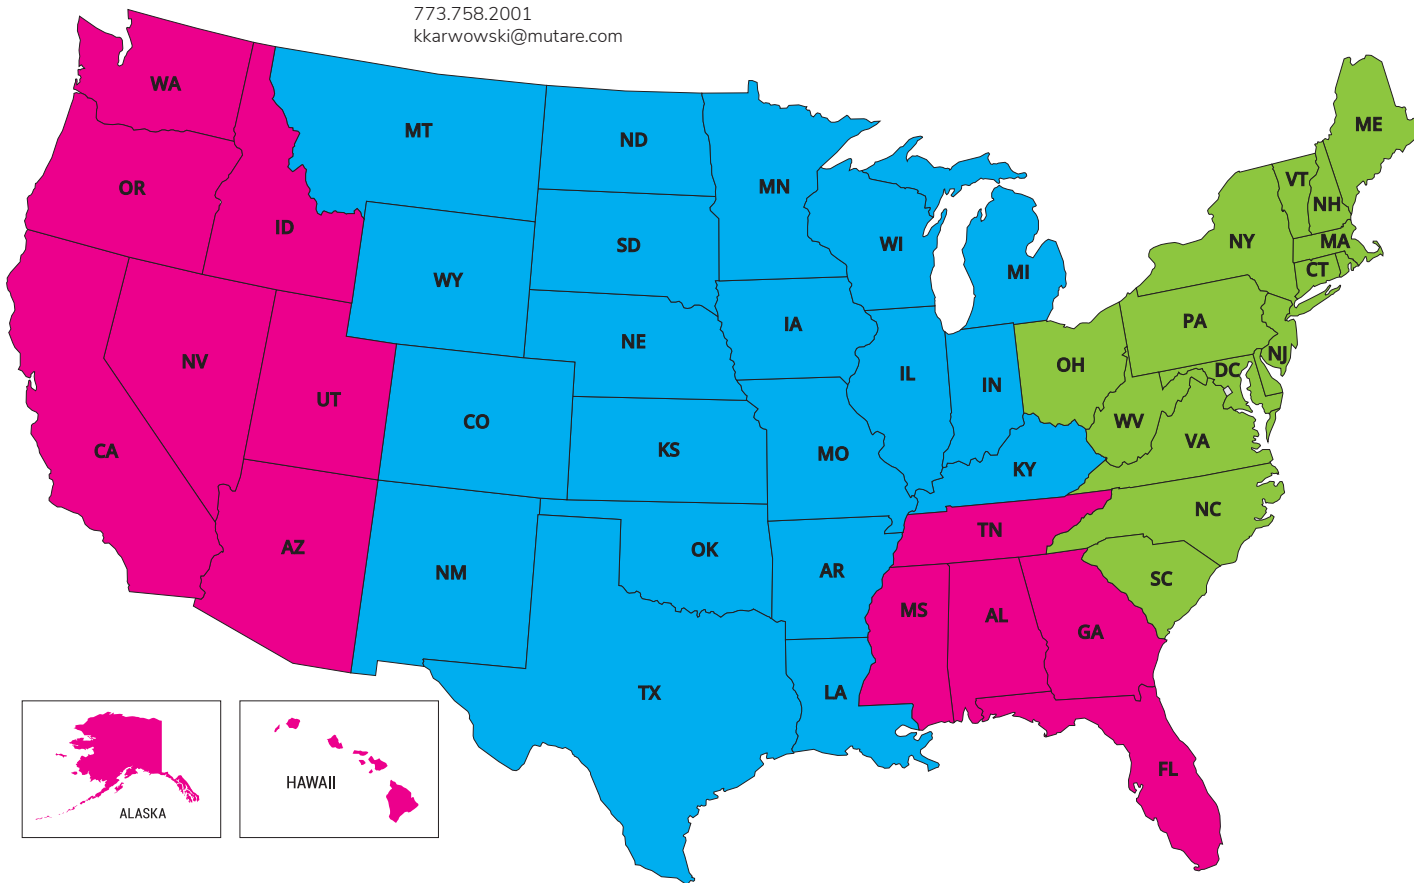

Emily Leonard
 Regional Manager, West
 314.283.8410
 eleonard@mutare.com

Hamisi Amani-Dove
 Regional Manager, Northeast
 240.543.0002
 hamanidove@mutare.com

Kathryn Karwowski
 Regional Manager, South / Central &
 Canada
 773.758.2001
 kkarwowski@mutare.com